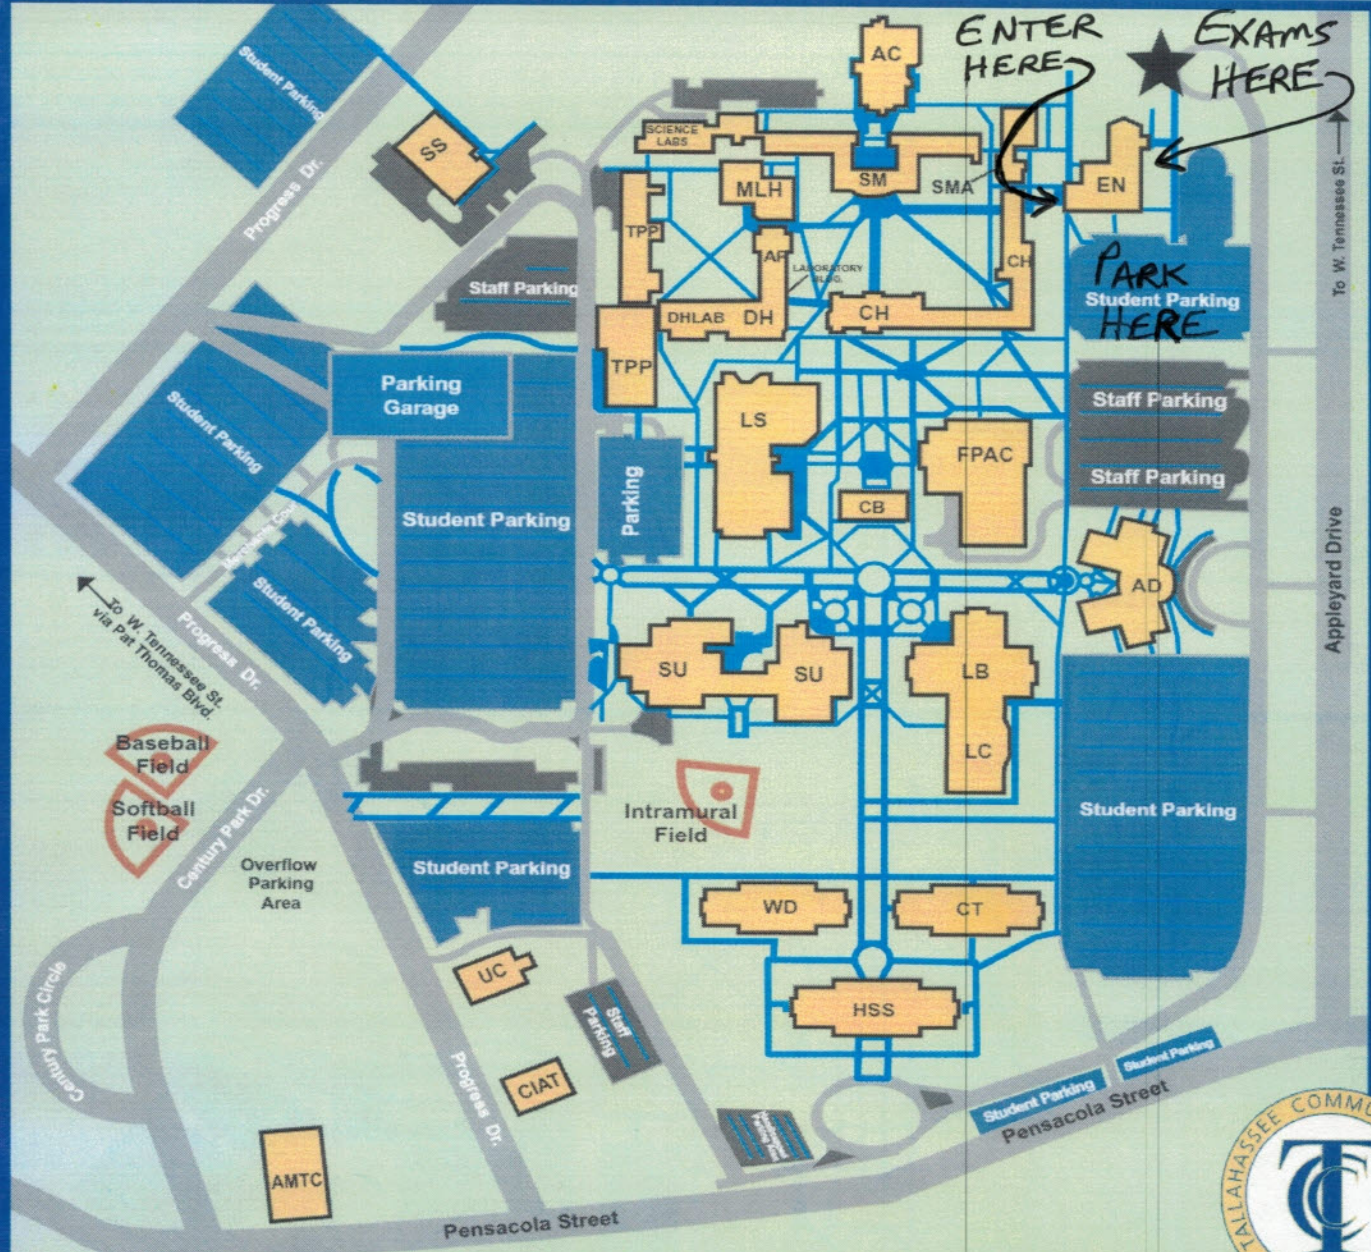

All May 2022 AP and IB Exams will be held at Tallahassee Community College (TCC).

Except for two exams, all AP and IB Exams will be held in the English Building at TCC.

If you are driving, please park in the TCC student lot next to the English Building (EN) and the Communications and Humanities Building (CH).

TCC CAMPUS MAP LEGEND

AC	Academic Computing Center	CT	Computer Technology Building	SU	Student Union Bookstore Campus Life Career Center Cashier College Reach-Out Program (CROP) Disability Support Services Enrollment Services and Student Success Financial Aid Food Court International Student Services Student Activities Student Affairs Veterans Center
AD	Hinson Administration Building Academic Affairs Administrative Services Business Office Communications and Public Information General Services and Procurement Human Resources Information Center Information Technology Office of the President TCC Foundation	DH	Dental Hygiene Building Dental Hygiene Lab	TPP	Technology and Professional Programs Building
AMTC	Advanced Manufacturing Training Center	EN	English Building	UC	University Center Barry University Embry-Riddle Aeronautical University Flagler College Saint Leo University
AP	Academic Support Building	FPAC	Fine and Performing Arts Center Center for Teaching Excellence Ralph Hurst Gallery TCC Fine Art Gallery Testing Center Turner Auditorium	WD	Center for Workforce Development
CB	Center Building Campus Police Print Shop	HSS	T.K. Wetherell History and Social Sciences Building	★	Star Metro Bus Stop
CH	Communications and Humanities Building	LB	TCC Library		
CIAT	Construction/Industrial Applied Technology Building Thomas University	LC	William D. Law, Jr. Learning Commons		
		LS	Lifetime Sports Complex Athletics Fitness Center		
		MLH	Judge Walter T. Moore Science Lecture Hall		
		SM	Science and Mathematics Building		
		SMA	Science and Mathematics Annex		
		SS	Support Services Building		